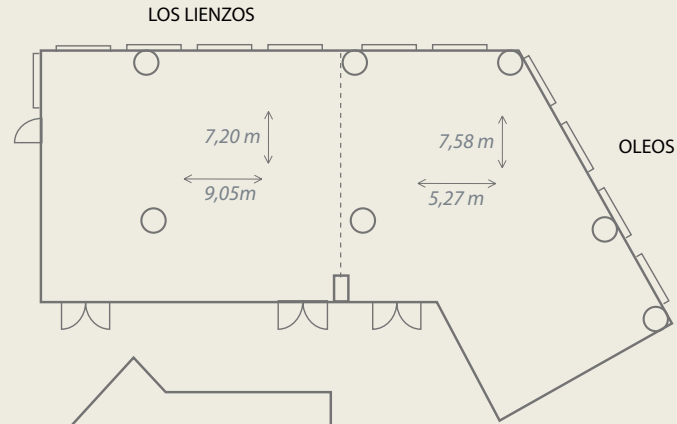

Holiday Inn
MADRID-PIRÁMIDES

Todas las salas cuentan con luz natural
*excepto sala Rafael
All meeting rooms has natural daylight
*except Rafael meeting room.