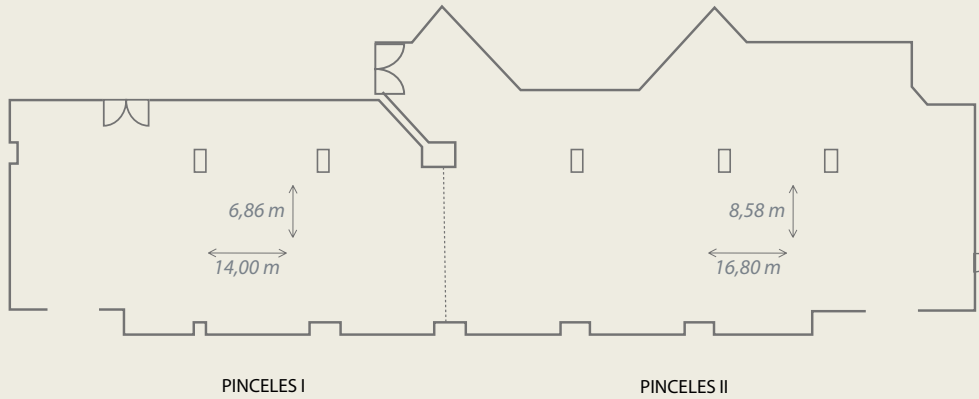

Holiday Inn
MADRID-PIRÁMIDES

Todas las salas cuentan con luz natural
*excepto sala Rafael
All meeting rooms has natural daylight
*except Rafael meeting room.